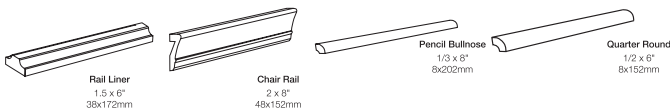

TECHNICAL SPECIFICATIONS

Technical Characteristics	ASTM Test Result	ASTM/ANSI Test Method
Water Absorption %	≥10%	A 187.1
Dimensionality (flatness, warpage, straightness, etc.)	premium grade conformance	A 187.1 ISO 10545-2
Thermal Shock & Cracking Resistance	Pass	A 187.1 ISO 10545-9/11
Resistance to Stains, chemicals acids, etc.	Pass	C650 & C1378 ISO 10545-13/14

PACKAGING

Size	PC/CTN	Sqft/ctn (Sqm/ctn)	Carton/Pallet	Sqft/plt (Sqm/plt)	Lbs/ctn (Kgs/ctn)	Lbs/plt (Kgs/plt)
3x6" (76x152)	72	8.96 (0.83)	90	806.31 (74.91)	34.17 (15.50)	3,075.45 (1,395.00)
4x16" (100x402)	25	10.76 (1.00)	70	753.48 (70.00)	36.38 (16.50)	2,546.34 (1,155.00)
mosaic 1x1" (300x300)	11	10.76 (1.00)	54	581.26 (54.00)	45.19 (20.50)	2,440.52 (1,107.00)

Cafe & Blend C